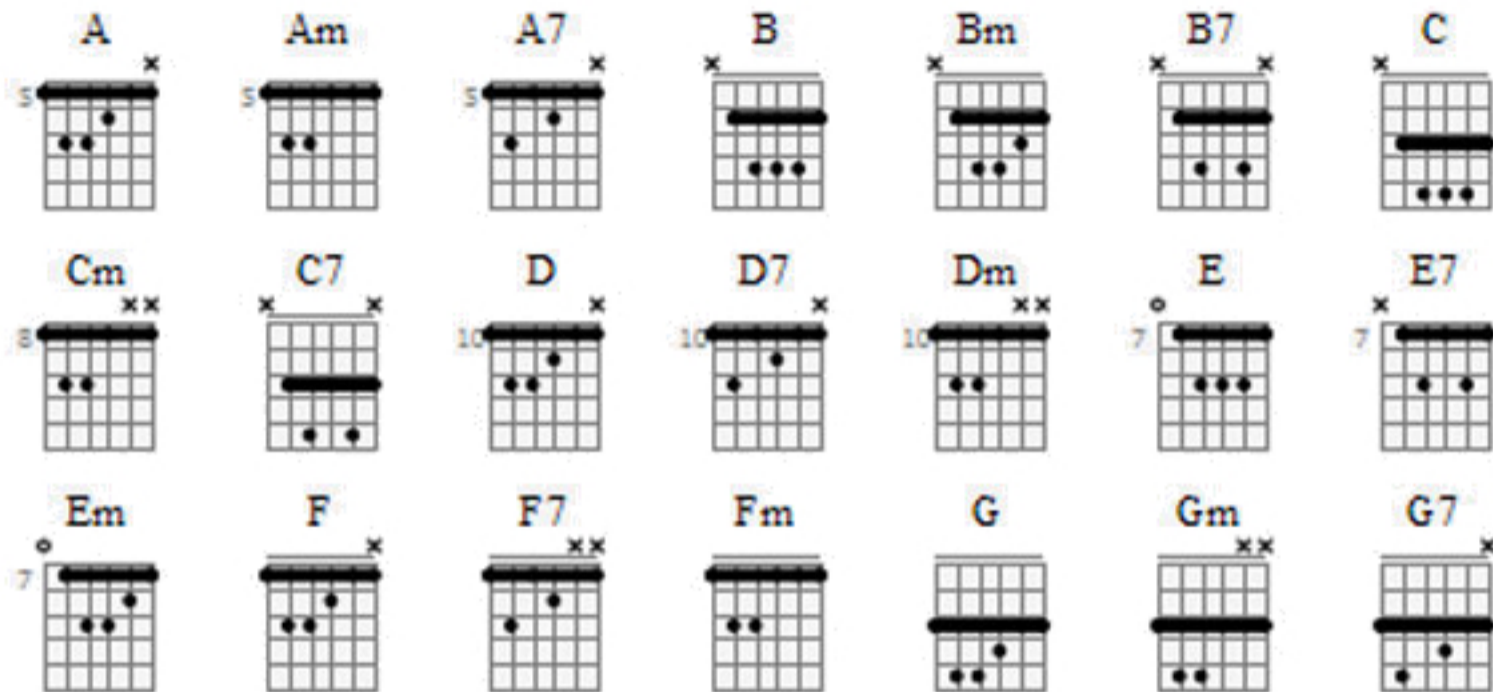

Basic Bar chord chart

◆ Root on the 6th string (Low E)

1	2	3	4	5	6	7	8	9	10	11	12
F	F#	G	G#	A	A#	B	C	C#	D	D#	E

◆ Root on the 5th string (A)

1	2	3	4	5	6	7	8	9	10	11	12
A#	B	C	C#	D	D#	E	F	F#	G	G#	A