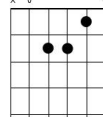

Summertime

music by George Gershwin, lyrics by Ira Gershwin and Dubose Hayward (1935) (from "Porgy and Bess")

Em Em/F# G6 Em/F# Em Em/F# G6 Em/F#
Summertime, and the livin' is ea sy Fish are
Am Am Am6 Am6 B7 B7/F# B7 B7/F#
Jumpin' and the cotton is high. Your Daddy's
Alternating bass on B7-B7/F# or A Bb B walkup on B7/F#

Em Em/F# G6 Em/F# Em Em/F# G6 Em/F#
rich, and your momma's good look in'. So'
G Em Am7 C/G Em Em/F# G6 Em/F#
hush little baby, honey don't you cry One of these

Em Em/F# G6 Em/F# Em Em/F# G6 Em/F#
mornings, you gonna rise up singing. Then you'll spread your
Am Am Am6 Am6 B7 B7/F# B7 B7/F#
wings and you'll take to the sky but 'til that

Em Em/F# G6 Em/F# Em Em/F# G6 Em/F#
morning, there's a nothin' can harm you with
G Em Am7 C/G Em Em/F# G6 Em/F#
daddy and mammy stand in' by

Am