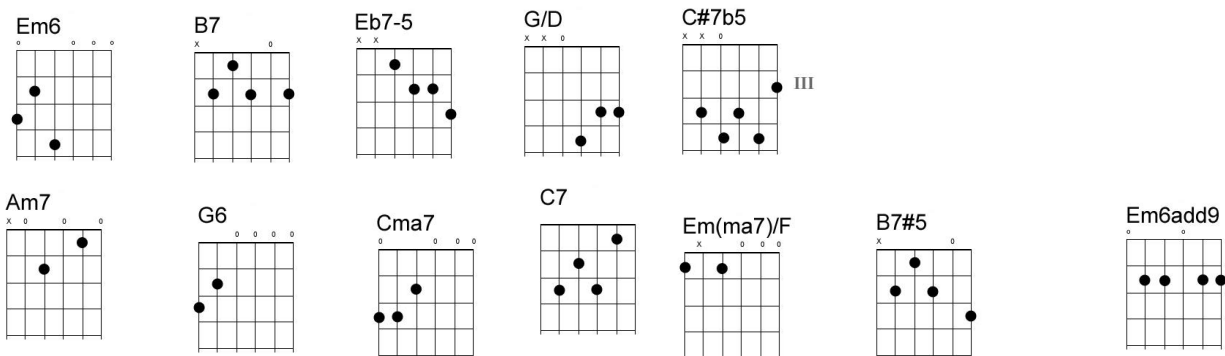

Em Am7 Em B7 Em Am7 Em7 A9
Your daddy's rich, and your momma's good look in"
G Em A Am7 Em Am7 Em Em
So hush little baby, don't yo' cry One of these

Em Am7 Em B7 Em Am7 Em Em7
mornings, you gonna rise up sing in' then you'll spread your
Am7 Am7 C C B7 C7 B7 B7
wings and you'll take to the sky but 'til that

Em Am7 Em B7 Em Am7 Em7 A9
morning, there's a nothin' can harm you with
G Em A Am7 Em Am7 Em Em
daddy and mammy stand in' by

Summertime

music by George Gershwin, lyrics by Ira Gershwin and
Dubose Hayward (1935) (from "Porgy and Bess")

Em6 B7 Em6 B7+

Em6 B7 Em6 B7 Em6 Eb7b5 G/D C#7b5
Summertime, and the livin' is easy. Fish are
Am7 G6 Cmaj7 Cma7 B7 C7 B7 F13b5
jumpin' and the cotton is high
Em6 B7 Em6 B7 Em6 Eb7b5 G/D C#7b5
Your daddy's rich, and your mamma's good lookin'. So
G6 G6 C#7b5 Cmaj7 B7 F13b5 Em6 B7 Em6 B7+
hush little baby, don't you cry. One of these

G6 G6 C#7b5 Cmaj7 B7 F13b5 Em6 B7 Em6b9
Dad dy and mammy stand ing by

Chords used:

Summertime

music by George Gershwin, lyrics by Ira Gershwin and Dubose Hayward (1935) (from "Porgy and Bess")

Em Em/F# G6 Em/F# Em Em/F# G6 Em/F#
 Summertime, and the livin' is ea sy Fish are
Am Am Am6 Am6 B7 B7/F# B7 B7/F#
 Jumpin' and the cotton is high. Your Daddy's
Alternating bass on B7-B7/F# or A Bb B walkup on B7/F#