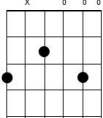

Summertime

music by George Gershwin, lyrics by Ira Gershwin and Dubose Hayward (1935) (from "Porgy and Bess")

Em Em/F# G6 Em/F# Em Em/F# G6 Em/F#
Summertime, and the livin' is ea sy Fish are
Am Am Am6 Am6 B7 B7/F# B7 B7/F#
Jumpin' and the cotton is high. Your Daddy's
Alternating bass on B7-B7/F# or A Bb B walkup on B7/F#

Em Em/F# G6 Em/F# Em Em/F# G6 Em/F#
rich, and your momma's good look in'. So'
G Em Am7 C/G Em Em/F# G6 Em/F#
hush little baby, honey don't you cry One of these

Em Em/F# G6 Em/F# Em Em/F# G6 Em/F#
mornings, you gonna rise up singing. Then you'll spread your
Am Am Am6 Am6 B7 B7/F# B7 B7/F#
wings and you'll take to the sky but 'til that

Em Em/F# G6 Em/F# Em Em/F# G6 Em/F#
morning, there's a nothin' can harm you with
G Em Am7 C/G Em Em/F# G6 Em/F#
daddy and mammy stand in' by

G6 Em7/G