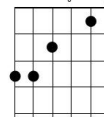

Em6 B7 Em6 B7+

Em6 B7 Em6 B7 Em6 Eb7b5 G/D C#7b5
Summertime, and the livin' is easy. Fish are
Am7 G6 Cmaj7 Cma7 B7 C7 B7 F13b5
jumpin' and the cotton is high
Em6 B7 Em6 B7 Em6 Eb7b5 G/D C#7b5
Your daddy's rich, and your mamma's good lookin'. So
G6 G6 C#7b5 Cmaj7 B7 F13b5 Em6 B7 Em6 B7+
hush little baby, don't you cry. One of these

G6 G6 C#7b5 Cmaj7 B7 F13b5 Em6 B7 Em6b9
Dad dy and mammy stand ing by

Chords used:

Summertime

music by George Gershwin, lyrics by Ira Gershwin and Dubose Hayward (1935) (from "Porgy and Bess")

Em Em/F# G6 Em/F# Em Em/F# G6 Em/F#
 Summertime, and the livin' is ea sy Fish are
Am Am Am6 Am6 B7 B7/F# B7 B7/F#
 Jumpin' and the cotton is high. Your Daddy's
Alternating bass on B7-B7/F# or A Bb B walkup on B7/F#

Em Em/F# G6 Em/F# Em Em/F# G6 Em/F#
 rich, and your momma's good look in'. So'
G Em Am7 C/G Em Em/F# G6 Em/F#
 hush little baby, honey don't you cry One of these

Em Em/F# G6 Em/F# Em Em/F# G6 Em/F#
 mornings, you gonna rise up singing. Then you'll spread your
Am Am Am6 Am6 B7 B7/F# B7 B7/F#
 wings and you'll take to the sky but 'til that

Em Em/F# G6 Em/F# Em Em/F# G6 Em/F#
 morning, there's a nothin' can harm you with
G Em Am7 C/G Em Em/F# G6 Em/F#
 daddy and mammy stand in' by

Em

Am

B7

C/G

Em/F#

Am7

B7/F#