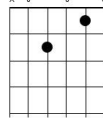

Em6 B7 Em6 B7+

Em6 B7 Em6 B7 Em6 Eb7b5 G/D C#7b5
Summertime, and the livin' is easy. Fish are
Am7 G6 Cmaj7 Cma7 B7 C7 B7 F13b5
jumpin' and the cotton is high
Em6 B7 Em6 B7 Em6 Eb7b5 G/D C#7b5
Your daddy's rich, and your mamma's good lookin'. So
G6 G6 C#7b5 Cmaj7 B7 F13b5 Em6 B7 Em6 B7+
hush little baby, don't you cry. One of these

G6 G6 C#7b5 Cmaj7 B7 F13b5 Em6 B7 Em6b9
Dad dy and mammy stand ing by

Chords used:

Summertime

music by George Gershwin, lyrics by Ira Gershwin and Dubose Hayward (1935) (from "Porgy and Bess")

Em Em/F# G6 Em/F# Em Em/F# G6 Em/F#
 Summertime, and the livin' is ea sy Fish are
Am Am Am6 Am6 B7 B7/F# B7 B7/F#
 Jumpin' and the cotton is high. Your Daddy's
Alternating bass on B7-B7/F# or A Bb B walkup on B7/F#

Em Em/F# G6 Em/F# Em Em/F# G6 Em/F#
 rich, and your momma's good look in'. So'
G Em Am7 C/G Em Em/F# G6 Em/F#
 hush little baby, honey don't you cry One of these

Em Em/F# G6 Em/F# Em Em/F# G6 Em/F#
 mornings, you gonna rise up singing. Then you'll spread your
Am Am Am6 Am6 B7 B7/F# B7 B7/F#
 wings and you'll take to the sky but 'til that

Em Em/F# G6 Em/F# Em Em/F# G6 Em/F#
 morning, there's a nothin' can harm you with
G Em Am7 C/G Em Em/F# G6 Em/F#
 daddy and mammy stand in' by

Em

Am

B7

C/G

Em/F#

Am7

B7/F#