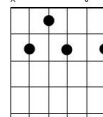

Em6 B7 Em6 B7+

Em6 B7 Em6 B7 Em6 Eb7b5 G/D C#7b5
Summertime, and the livin' is easy. Fish are
Am7 G6 Cmaj7 Cma7 B7 C7 B7 F13b5
jumpin' and the cotton is high
Em6 B7 Em6 B7 Em6 Eb7b5 G/D C#7b5
Your daddy's rich, and your mamma's good lookin'. So
G6 G6 C#7b5 Cmaj7 B7 F13b5 Em6 B7 Em6 B7+
hush little baby, don't you cry. One of these

G6 G6 C#7b5 Cmaj7 B7 F13b5 Em6 B7 Em6b9
Dad dy and mammy stand ing by

Chords used:

Summertime

music by George Gershwin, lyrics by Ira Gershwin and Dubose Hayward (1935) (from "Porgy and Bess")

Em Em/F# G6 Em/F# Em Em/F# G6 Em/F#
 Summertime, and the livin' is ea sy Fish are
Am Am Am6 Am6 B7 B7/F# B7 B7/F#
 Jumpin' and the cotton is high. Your Daddy's
Alternating bass on B7-B7/F# or A Bb B walkup on B7/F#

Em Em/F# G6 Em/F# Em Em/F# G6 Em/F#
 rich, and your momma's good look in'. So'
G Em Am7 C/G Em Em/F# G6 Em/F#
 hush little baby, honey don't you cry One of these

Em Em/F# G6 Em/F# Em Em/F# G6 Em/F#
 mornings, you gonna rise up singing. Then you'll spread your
Am Am Am6 Am6 B7 B7/F# B7 B7/F#
 wings and you'll take to the sky but 'til that

Em Em/F# G6 Em/F# Em Em/F# G6 Em/F#
 morning, there's a nothin' can harm you with
G Em Am7 C/G Em Em/F# G6 Em/F#
 daddy and mammy stand in' by

Em

Am

B7

C/G

Em/F#

Am7

B7/F#