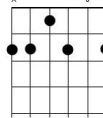

Em6 B7 Em6 B7+

Em6 B7 Em6 B7 Em6 Eb7b5 G/D C#7b5
Summertime, and the livin' is easy. Fish are
Am7 G6 Cmaj7 Cma7 B7 C7 B7 F13b5
jumpin' and the cotton is high
Em6 B7 Em6 B7 Em6 Eb7b5 G/D C#7b5
Your daddy's rich, and your mamma's good lookin'. So
G6 G6 C#7b5 Cmaj7 B7 F13b5 Em6 B7 Em6 B7+
hush little baby, don't you cry. One of these

G6 G6 C#7b5 Cmaj7 B7 F13b5 Em6 B7 Em6b9
Dad dy and mammy stand ing by

Chords used:

Summertime

music by George Gershwin, lyrics by Ira Gershwin and Dubose Hayward (1935) (from "Porgy and Bess")

Em Em/F# G6 Em/F# Em Em/F# G6 Em/F#
 Summertime, and the livin' is ea sy Fish are
Am Am Am6 Am6 B7 B7/F# B7 B7/F#
 Jumpin' and the cotton is high. Your Daddy's
Alternating bass on B7-B7/F# or A Bb B walkup on B7/F#

Em Em/F# G6 Em/F# Em Em/F# G6 Em/F#
 rich, and your momma's good look in'. So'
G Em Am7 C/G Em Em/F# G6 Em/F#
 hush little baby, honey don't you cry One of these

Em Em/F# G6 Em/F# Em Em/F# G6 Em/F#
 mornings, you gonna rise up singing. Then you'll spread your
Am Am Am6 Am6 B7 B7/F# B7 B7/F#
 wings and you'll take to the sky but 'til that

Em Em/F# G6 Em/F# Em Em/F# G6 Em/F#
 morning, there's a nothin' can harm you with
G Em Am7 C/G Em Em/F# G6 Em/F#
 daddy and mammy stand in' by

Em

Am

B7

C/G

Em/F#

Am7

B7/F#